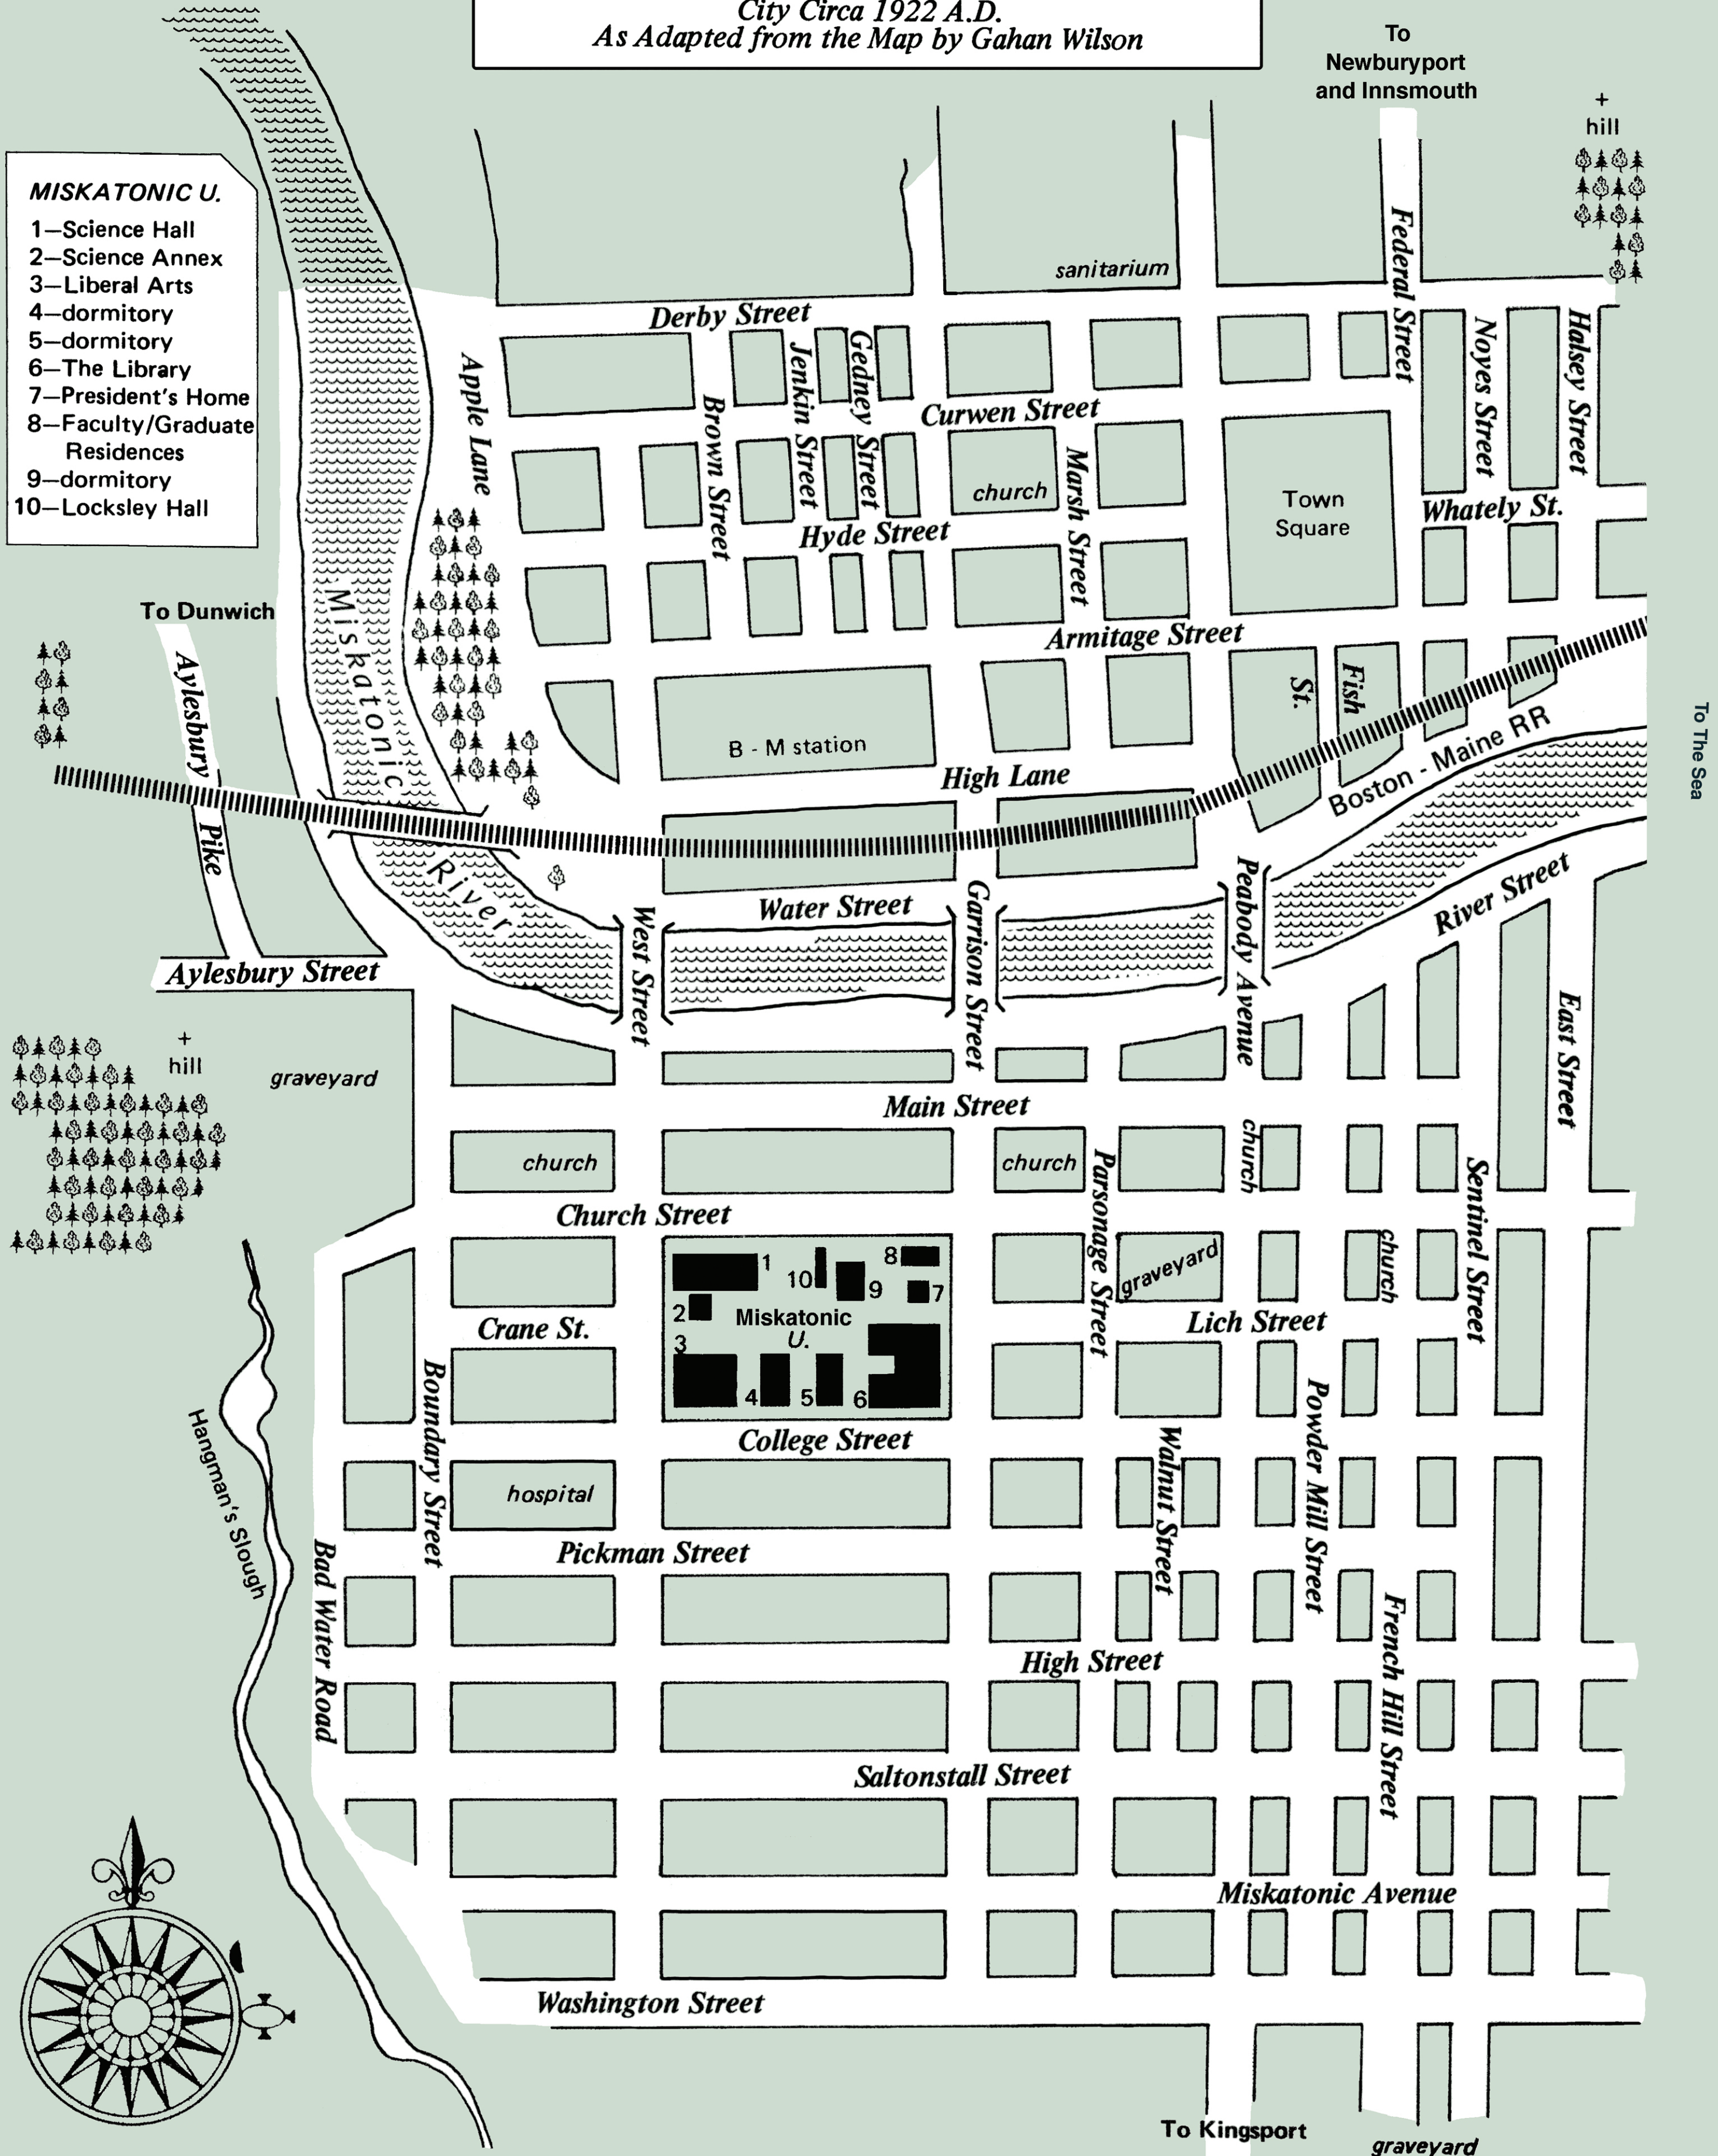

# Arkham

City Circa 1922 A.D.  
As Adapted from the Map by Gahan Wilson

## MISKATONIC U.

- 1—Science Hall
- 2—Science Annex
- 3—Liberal Arts
- 4—dormitory
- 5—dormitory
- 6—The Library
- 7—President's Home
- 8—Faculty/Graduate Residences
- 9—dormitory
- 10—Locksley Hall

To Dunwich

Aylesbury Pike

Aylesbury Street

Hangman's Slough

graveyard

To Dunwich

To Newburyport and Innsmouth

+ hill

To The Sea

To Kingsport

graveyard